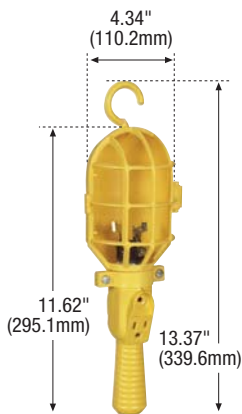

INDUSTRIAL
COMMERCIAL
RESIDENTIAL

R-13 LAMP HOLDERS

MATERIAL CHARACTERISTICS
Temperature Rating:
-20°C to 60°C

Portable Lighting

Trouble Lamps
Utility Clamp Lamp

Yellow Trouble Lamps

FEATURES

- Heavy duty thermoplastic jacketed cord for rough surface.
- Plugs and handles with built-in finger grips for easy installing.
- Plastic guard rated to 75W.

1078-25

2 Wire with Plastic Guard and 15A 125V 2P2W Outlet

Rating	Cord Type/Size	Plug Rating	NEMA	Switch	Length	Catalog No.
13A 125V/AC	SJT W-A	15A 125V/AC	5-15P	Push	25' (7.62m)	1078-25*
		18/2			50' (15.24m)	1078-50*

*NOM certified

Trouble Lamp Kit without Cord

Trouble Lamp without Cord

Rating

A	V/AC	Switch	Outlet Rating	Color	Catalog No.
13	125	Push	—	Yellow	491
13	125	Push	15A 125V/AC	Yellow	498

491

498

1-15P