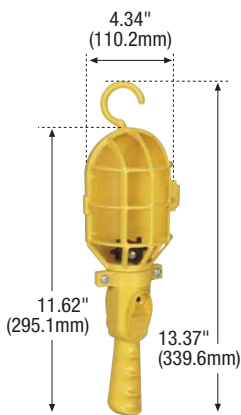

INDUSTRIAL
COMMERCIAL
RESIDENTIAL

R-13 LAMP HOLDERS

MATERIAL CHARACTERISTICS
Temperature Rating:
-20°C to 60°C

Portable Lighting

Trouble Lamps
Utility Clamp Lamp

Yellow Trouble Lamps

FEATURES

- Heavy duty thermoplastic jacketed cord for rough surface.
- Plugs and handles with built-in finger grips for easy installing.
- Plastic guard rated to 75W.

1078-25

2 Wire with Plastic Guard and 15A 125V 2P2W Outlet

Rating	Cord Type/Size	Plug Rating	NEMA	Switch	Length	Catalog No.
13A 125V/AC	SJT W-A	15A 125V/AC	5-15P	Push	25' (7.62m)	1078-25*
		18/2			50' (15.24m)	1078-50*

*NOM certified

Trouble Lamp Kit without Cord

Trouble Lamp without Cord

Rating

A	V/AC	Switch	Outlet Rating	Color	Catalog No.
13	125	Push	—	Yellow	491
13	125	Push	15A 125V/AC	Yellow	498

491

498

1-15P