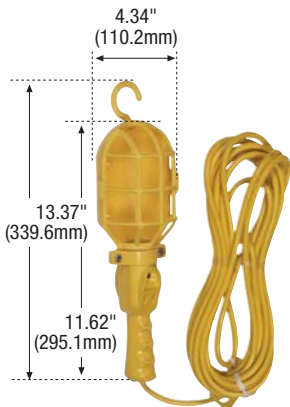

INDUSTRIAL
COMMERCIAL
RESIDENTIAL

R-13 LAMP HOLDERS

MATERIAL CHARACTERISTICS
Temperature Rating:
-20°C to 60°C

Portable Lighting

Trouble Lamps
Utility Clamp Lamp

Yellow Trouble Lamps

FEATURES

- Heavy duty thermoplastic jacketed cord for rough surface.
- Plugs and handles with built-in finger grips for easy installing.
- Plastic guard rated to 75W.

1078-25

2 Wire with Plastic Guard and 15A 125V 2P2W Outlet

Rating	Cord Type/Size	Plug Rating	NEMA	Switch	Length	Catalog No.
13A 125V/AC	SJT W-A	15A 125V/AC	5-15P	Push	25' (7.62m)	1078-25*
		18/2			50' (15.24m)	1078-50*

*NOM certified

Trouble Lamp Kit without Cord

Trouble Lamp without Cord

Rating

A	V/AC	Switch	Outlet Rating	Color	Catalog No.
13	125	Push	—	Yellow	491
13	125	Push	15A 125V/AC	Yellow	498

491

498

1-15P